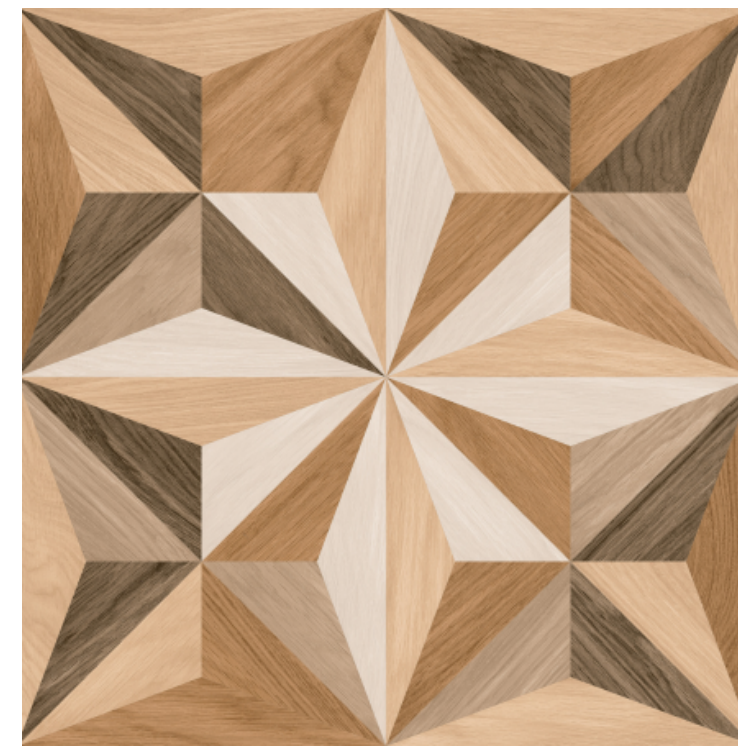

# TIMBER RADIANT COLLECTION

Timber Radiant Pentagon

Product Code: 88SE.MA

Finish Type : Matt

Size : 60X60 cm

Timber Radiant Triangle

Product Code: 87SE.MA

Finish Type : Matt